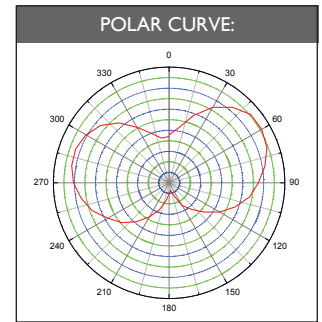

Applications

- Desk Lamps
- Table Lamps
- Floor Lamps
- Sconce Fixtures
- Vanity Lighting Fixtures

3.8W CANDLE BULB - Frosted

New

Pending CE/UL approval

Color Temp. (K)	Base	Item No.	Lumen (Lm)	Voltage	Power Factor	Dimming	Beam Angle (°)	Lifespan
2800 K	E12	73974	230 lm	110-120VAC	> 0.75	Yes	270°	> 25,000 h
	E14	73968		220-240VAC				
4000 K	E12	73975	260 lm	110-120VAC	> 0.75	Yes	270°	> 25,000 h
	E14	73969		220-240VAC				
6000 K	E12	73976	260 lm	110-120VAC	> 0.75	Yes	270°	> 25,000 h
	E14	73970		220-240VAC				