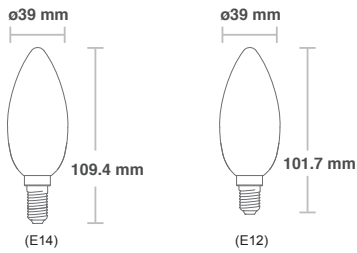

Applications

- Desk Lamps
- Table Lamps
- Floor Lamps
- Sconce Fixtures
- Vanity Lighting Fixtures

3.8W CANDLE BULB - Frosted

New

Pending CE/UL approval

Color Temp. (K)	Base	Item No.	Lumen (Lm)	Voltage	Power Factor	Dimming	Beam Angle (°)	Lifespan
2800 K	E12	73974	230 lm	110-120VAC	> 0.75	Yes	270°	> 25,000 h
	E14	73968		220-240VAC				
4000 K	E12	73975	260 lm	110-120VAC	> 0.75	Yes	270°	> 25,000 h
	E14	73969		220-240VAC				
6000 K	E12	73976	260 lm	110-120VAC	> 0.75	Yes	270°	> 25,000 h
	E14	73970		220-240VAC				